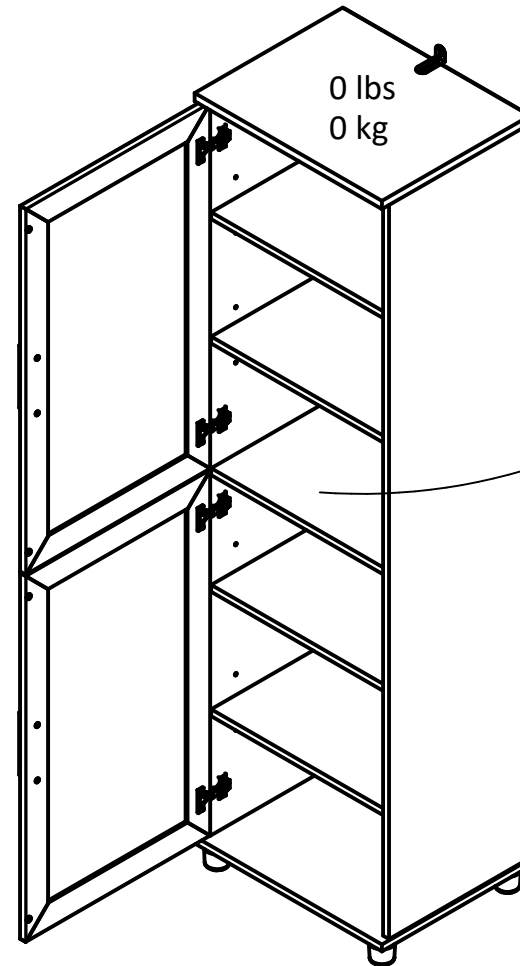

4693337COM

19.69 in.
50.0 cm

15.55 in.
39.5 cm

Interior Storage dimensions:
(2 adjustable shelves)
18.19 in. (46.2 cm) W
33.58 in. (85.3 cm) H
14.69 in. (37.3 cm) D
5.19 cubic feet

Interior Storage dimensions:
(2 adjustable shelves)
18.19 in. (46.2 cm) W
32.84 in. (83.4 cm) H
14.69 in. (37.3 cm) D
5.08 cubic feet

70.31 in.
178.6 cm

Overall Product Size:
19.69"W x 15.55"D x 70.31"H

Wood Breakdown: 90%
Total storage: 10.27 cubic feet
50.0cm W x 39.5cm D x 178.6cm H

35 lbs
15.88 kg
all shelves

Maximum Weight Capacities
Unit Weight: 73 lbs. (33.1 kg)